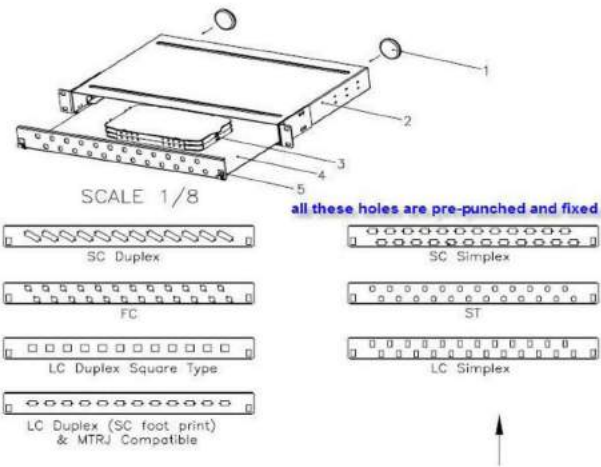

FO RACK MOUNT CABINETS:

CABINET LanPro P/N	DESCRIPTION
LP-F184ABKYY	12 Port empty rack mount
LP-F184CBKYY	36 Port empty rack mount
LP-F184DBKYY	48 Port empty rack mount

APROX SIZES ON THE RACK MOUNT

- * 12 & 24 port sizes are 45mm * 483mm*
- * 36 & 48 port sizes are 86mm * 483mm * 280mm (3.4*19*11 inches)

LANPRO DEPOT

3256 NW 72 AVE MIAMI, FL 33122

NOTE: the 24 port patch panels are **NOT** modular. **HAVE** to be ordered for an specific type of module. See below. The size of the patch panel is 1.75x19x11 inches.