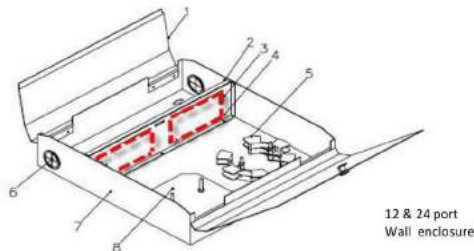

FO Wall cabinets: When you order these cabinets, you have to buy model: 17-xx front plate to fill the holes.

HOW TO LOAD THE WALL CABINETS ??

for 12 port you need 2 x 17-XXBXX plate + 2 x 16-XXB-BK (130x29mm)
 for 24 port you need 4 x 17-XXBXX (130x29mm)
 for 36 port you need 6 x 17-XXCXX plate + 2 x 16-XXB-BK (99x37mm)
 for 48 port you need 8 x 17-XXCXX plate (88x37mm)

Wall Enclosure	DESCRIPTION
LP-F181EBKYY	12 port empty cabinet without panels
LP-F181EBKYY	24 port empty cabinet without panels
LP-F181FBKYY	36 port empty cabinet without panels
LP-F181FBKYY	48 port empty cabinet without panels

APROX. SIZES ON THE 12 and 24 port

364mm * 350mm * 81mm (14.5*13.8*3.2 inches)

APROX SIZES ON THE 36 and 48 Port

364mm * 350mm * 112mm (14.5*13.8*4.4 inches)

Wilfrido E. Molina Bolivar
 T&I Servicios Globales S.A.S.
 Linea Internacional : 0058- 412 9384128
 Linea Directa Colombia: 0057 5 5892828
 Telf Cet: 0057- 301 792 2424
 Email : wmolina@tsgserviciosglobales.com
 Msn / Skype : wilfridomolina@hotmail.com
 Web Site : www.tsgserviciosglobales.com