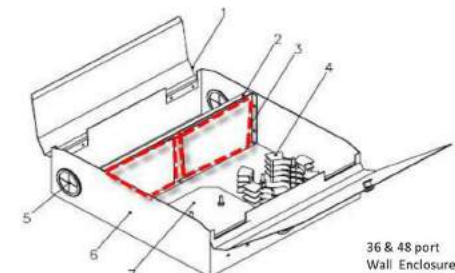

Wall Enclosure	DESCRIPTION
LP-F181EBKYY	12 port empty cabinet without panels
LP-F181EBKYY	24 port empty cabinet without panels
LP-F181FBKYY	36 port empty cabinet without panels
LP-F181FBKYY	48 port empty cabinet without panels

APROX. SIZES ON THE 12 and 24 port

364mm * 350mm * 81mm (14.5*13.8*3.2 inches)

APROX SIZES ON THE 36 and 48 Port

364mm * 350mm * 112mm (14.5*13.8*4.4 inches)

Wilfrido E. Molina Bolivar
 T&I Servicios Globales S.A.S.
 Linea Internacional : 0058- 412 9384128
 Linea Directa Colombia: 0057 5 5892828
 Telf Cet: 0057- 301 792 2424
 Email : wmolina@tsgserviciosglobales.com
 Msn / Skype : wilfridomolina@hotmail.com
 Web Site : www.tsgserviciosglobales.com