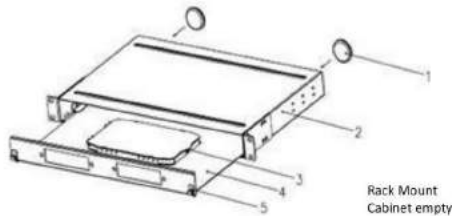

FO RACK MOUNT CABINETS:

important: only 12, 36 and 48 ports are configurable. Requires modules series: LP-17-XX
24 ports come FULLY ASSEMBLED ALREADY . NO OPTIONS ON 24 PORTS. FACTORY FULLY LOADED. CHOOSE ST,SC,LC (SM or MM)

Can be customized according customer need directly from plant.

HOW TO LOAD THE RACK MOUNT CABINETS ...???

- for 12 port you need ..... 2 x 17-XXBXX plate (130x29mm)
- for 36 port you need ..... 6 x 17-XXCXX (99x37mm)
- for 48 port you need ..... 6 x 17-XXDXX (160x25.5mm)

Rack Mount Cabinet empty